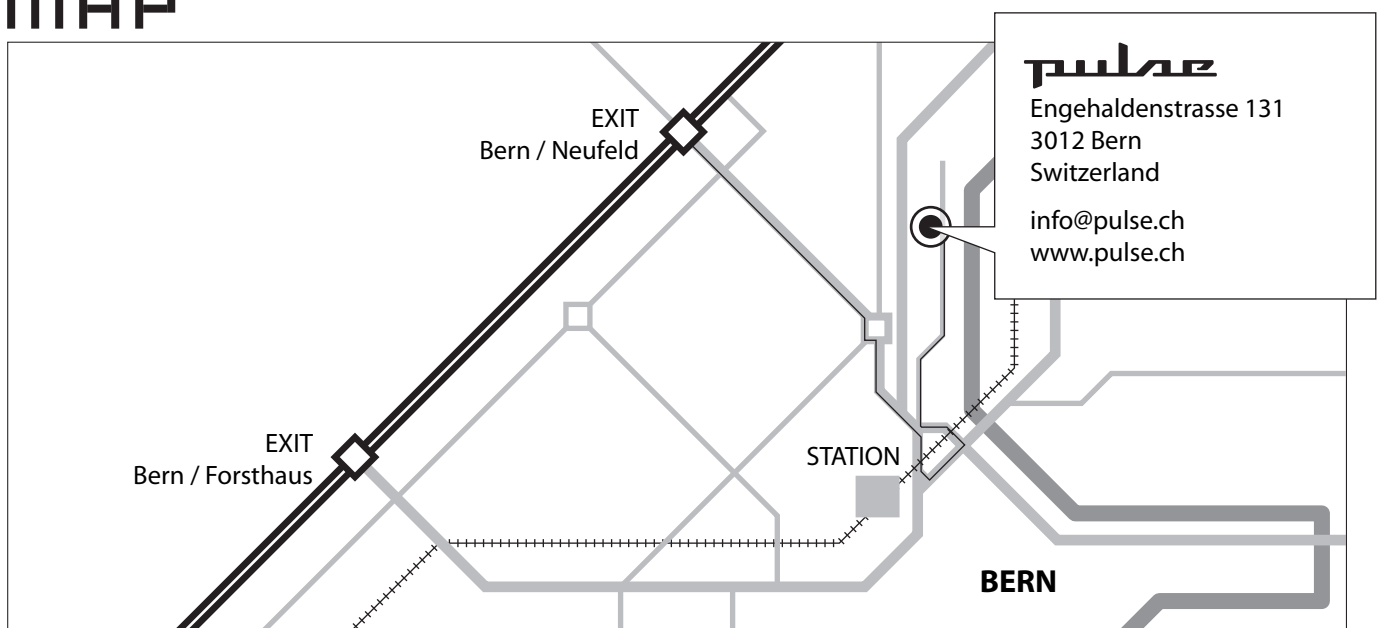

MAP

If you still can't find us then give us a ring.
+41 (0)31 305 35 35

your pulse team